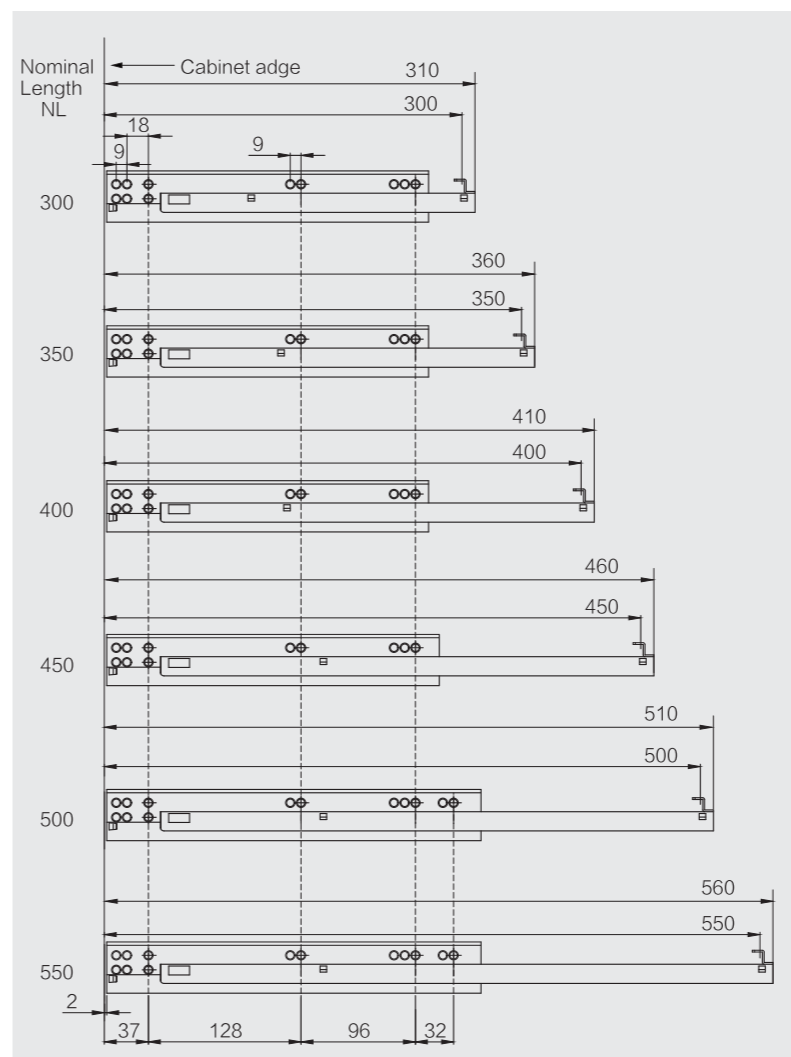

Soft Closing Single Extension Undermount Slide With Locking Brackets

- Perfect light, smooth, silent self & soft close system
- Quick and easy assembling and dismantle the drawer
- Height adjustment 0 ~ +3mm
- Loading capacity 25KG

IM code	SAP code	Nominal Length
7272130	220001112	300mm
7272135	220001113	350mm
7272140	220001114	400mm
7272145	220001115	450mm
7272150	220001116	500mm

Installation Dimensions (mm)

Installation for drawer with max 19mm thick drawer side
 LW=Internal Cabinet Width SKW=Internal drawer Width

Installation Dimensions (mm)

Drawer Dimensions (mm)

Drawer box specification (mm)