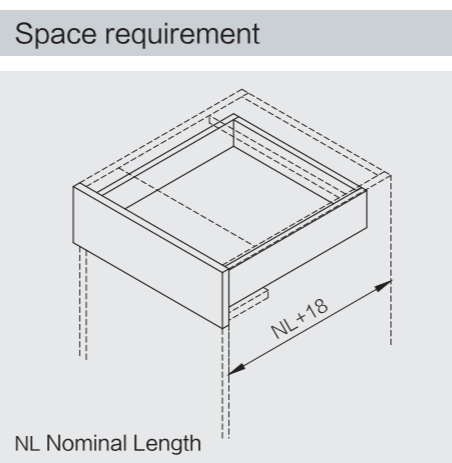

Soft Closing Single Extension Undermount Slide With Locking Brackets

- Perfect light, smooth, silent self & soft close system
- Quick and easy assembling and dismantle the drawer
- Height adjustment 0 ~ +3mm
- Loading capacity 25KG

IM code	SAP code	Nominal Length
7272130	220001112	300mm
7272135	220001113	350mm
7272140	220001114	400mm
7272145	220001115	450mm
7272150	220001116	500mm

Installation Dimensions (mm)

Installation for drawer with max 19mm thick drawer side
 LW=Internal Cabinet Width SKW=Internal drawer Width

Installation Dimensions (mm)

Drawer Dimensions (mm)

Drawer box specification (mm)