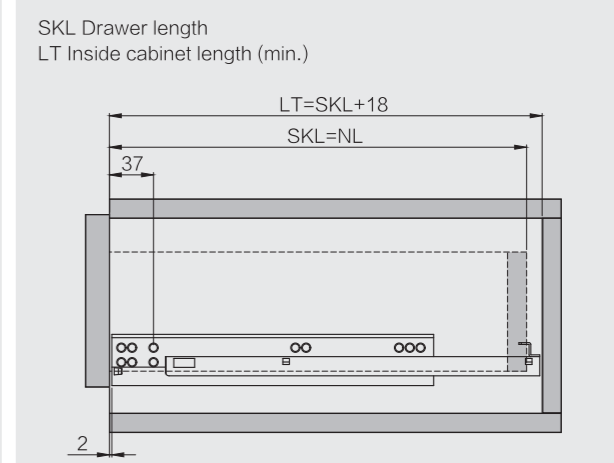

Soft Closing Single Extension Undermount Slide With Locking Brackets

- Perfect light, smooth, silent self & soft close system
- Quick and easy assembling and dismantle the drawer
- Height adjustment 0 ~ +3mm
- Loading capacity 25KG

IM code	SAP code	Nominal Length
7272130	220001112	300mm
7272135	220001113	350mm
7272140	220001114	400mm
7272145	220001115	450mm
7272150	220001116	500mm

Installation Dimensions (mm)

Installation for drawer with max 19mm thick drawer side
 LW=Internal Cabinet Width SKW=Internal drawer Width

Installation Dimensions (mm)

Drawer Dimensions (mm)

Drawer box specification (mm)