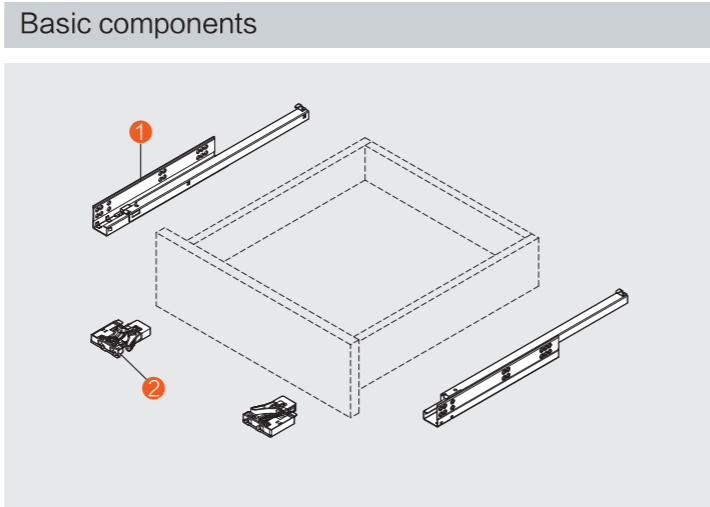

Soft Closing Single Extension Undermount Slide With Locking Brackets

- Perfect light, smooth, silent self & soft close system
- Quick and easy assembling and dismantle the drawer
- Height adjustment 0 ~ +3mm
- Loading capacity 25KG

IM code	SAP code	Nominal Length
7272130	220001112	300mm
7272135	220001113	350mm
7272140	220001114	400mm
7272145	220001115	450mm
7272150	220001116	500mm

Installation Dimensions (mm)

Installation for drawer with max 19mm thick drawer side
 LW=Internal Cabinet Width SKW=Internal drawer Width

Installation Dimensions (mm)

Drawer Dimensions (mm)

Drawer box specification (mm)