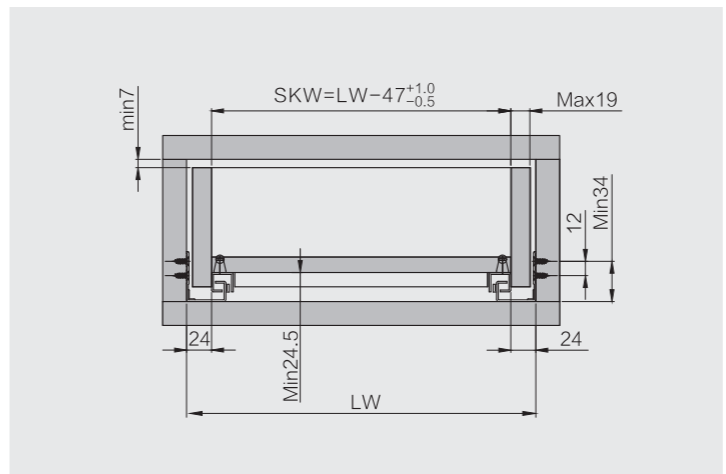

Soft Closing Single Extension Undermount Slide With Locking Brackets

- Perfect light, smooth, silent self & soft close system
- Quick and easy assembling and dismantle the drawer
- Height adjustment 0 ~ +3mm
- Loading capacity 25KG

IM code	SAP code	Nominal Length
7272130	220001112	300mm
7272135	220001113	350mm
7272140	220001114	400mm
7272145	220001115	450mm
7272150	220001116	500mm

Installation Dimensions (mm)

Installation for drawer with max 19mm thick drawer side
 LW=Internal Cabinet Width SKW=Internal drawer Width

Installation Dimensions (mm)

Drawer Dimensions (mm)

Drawer box specification (mm)