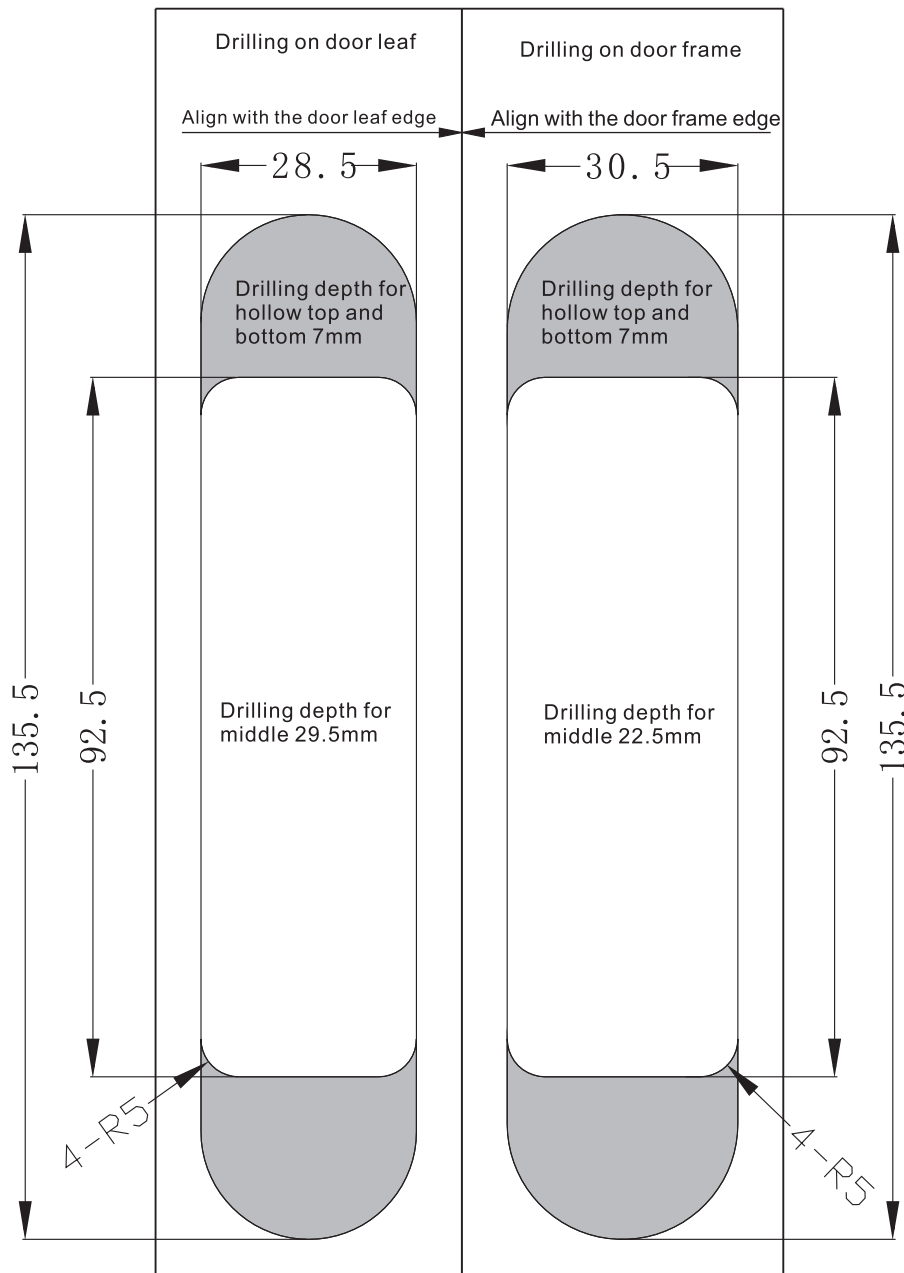

## Drilling template

36–47mm

Installation of hinge centered on the door leaf

47–55mm

Installation of hinge not centered on the door leaf

Drilling template

36–47mm

Installation of hinge centered on the door leaf

47–55mm

Installation of hinge not centered on the door leaf