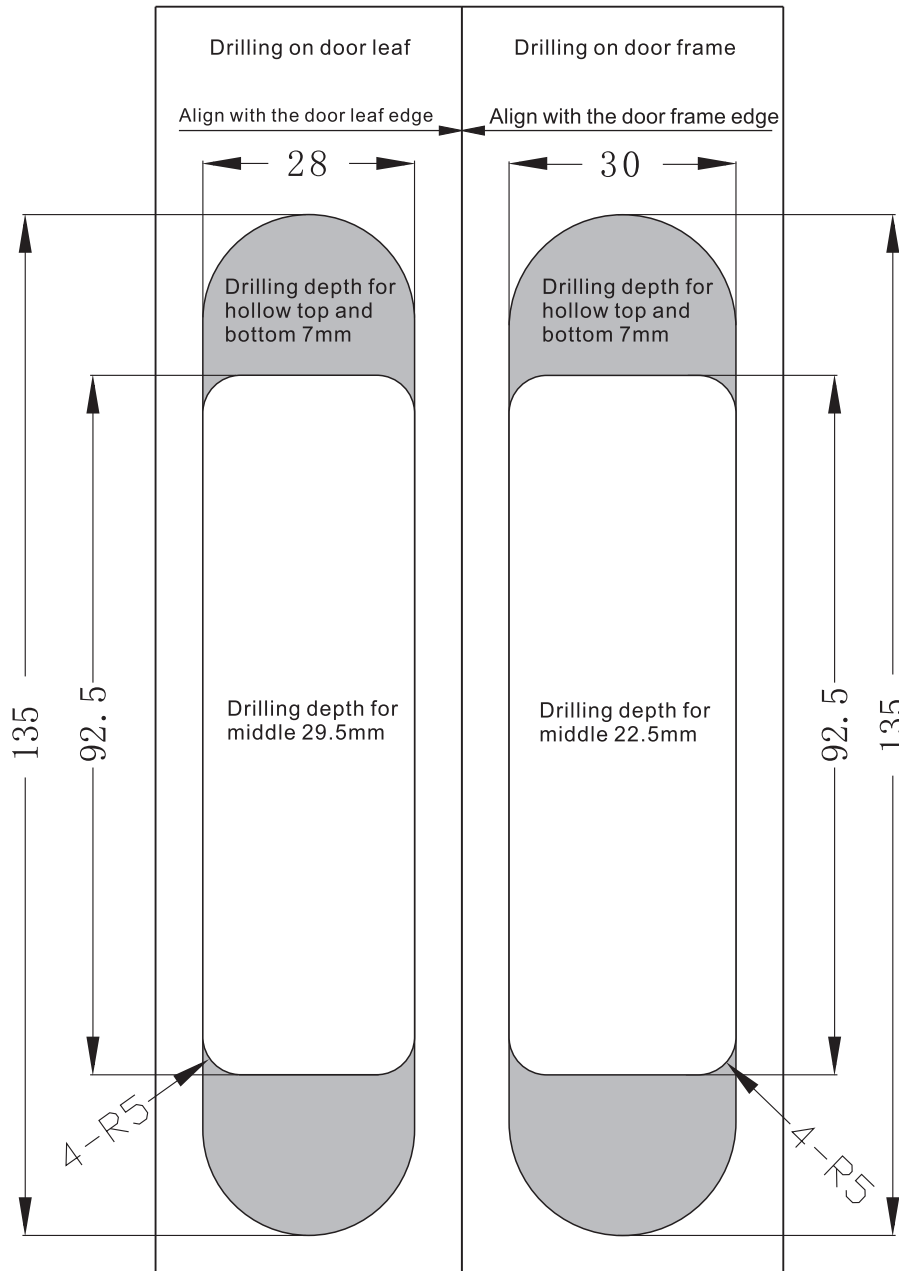

## Drilling template

36–47mm

Installation of hinge centered on the door leaf

47–55mm

Installation of hinge not centered on the door leaf

Drilling template

36–47mm

Installation of hinge centered on the door leaf

47–55mm

Installation of hinge not centered on the door leaf