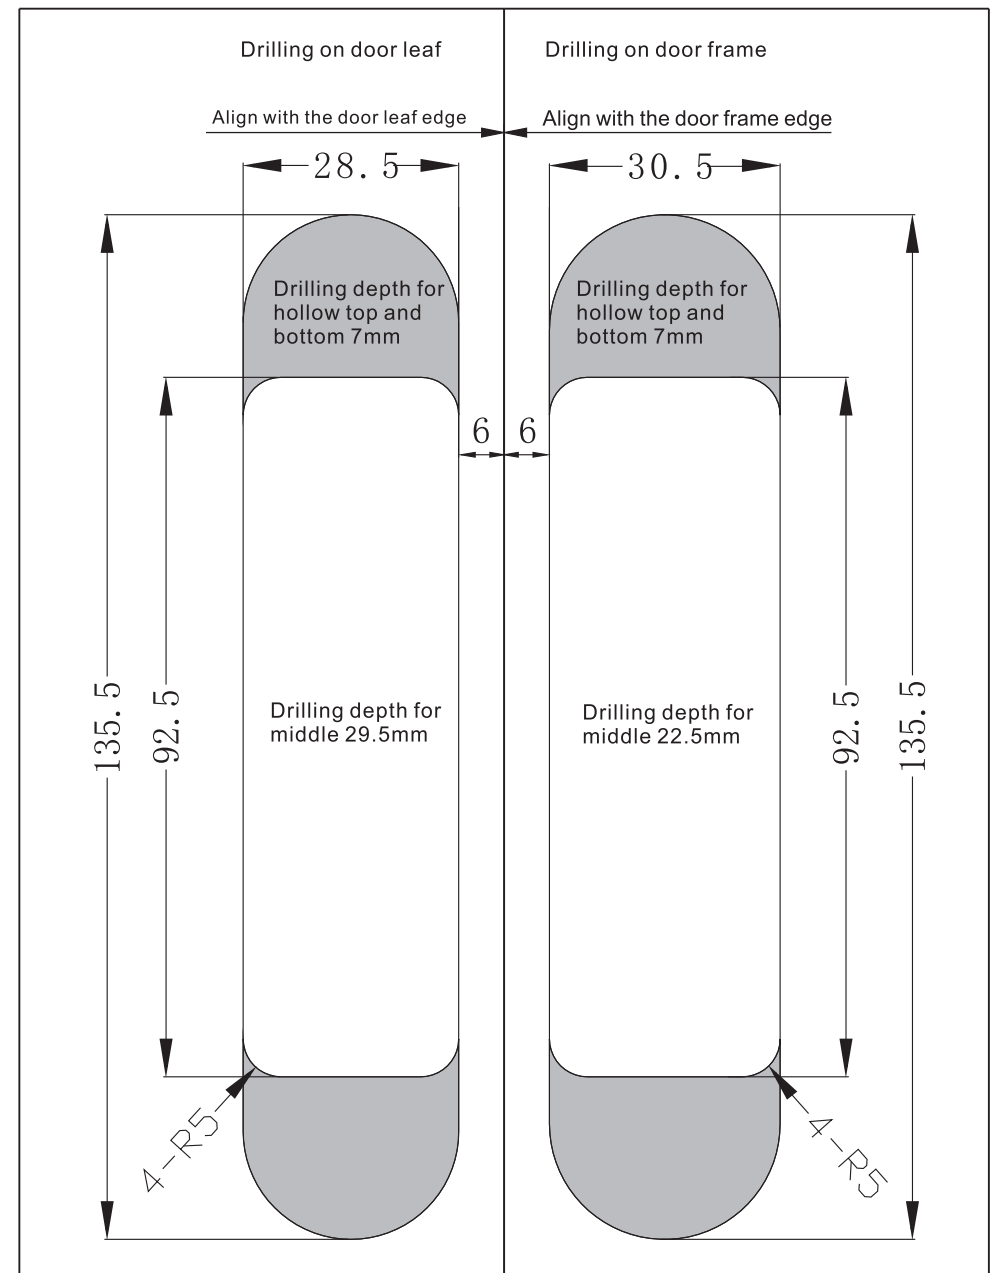

## Drilling template

36–47mm

Installation of hinge centered on the door leaf

47–55mm

Installation of hinge not centered on the door leaf

Drilling template

36–47mm

Installation of hinge centered on the door leaf

47–55mm

Installation of hinge not centered on the door leaf