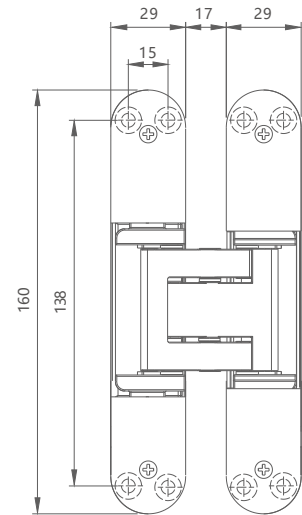

# DOOR FITTING

## AH03S

For interior door/exterior door  
For flush commercial door

up to 120kgs(264 lbs)

## TECHNICAL DATA

| LOAD CAPACITY: | OPEN ANGLE:       | MAX DOOR WIDTH: | MIN DOOR THICKNESS: | Material:       |
|----------------|-------------------|-----------------|---------------------|-----------------|
| 120kg/2pcs     | up to 180 degrees | 1000mm          | 38mm                | stainless steel |

## THREE DIMENSION ADJUSTMENT.

| SIDE ADJUSTMENT: | HEIGHT ADJUSTMENT: | DEPTH ADJUSTMENT: |
|------------------|--------------------|-------------------|
| +/- 2.5mm        | +/- 2.0mm          | +/- 1.0mm         |