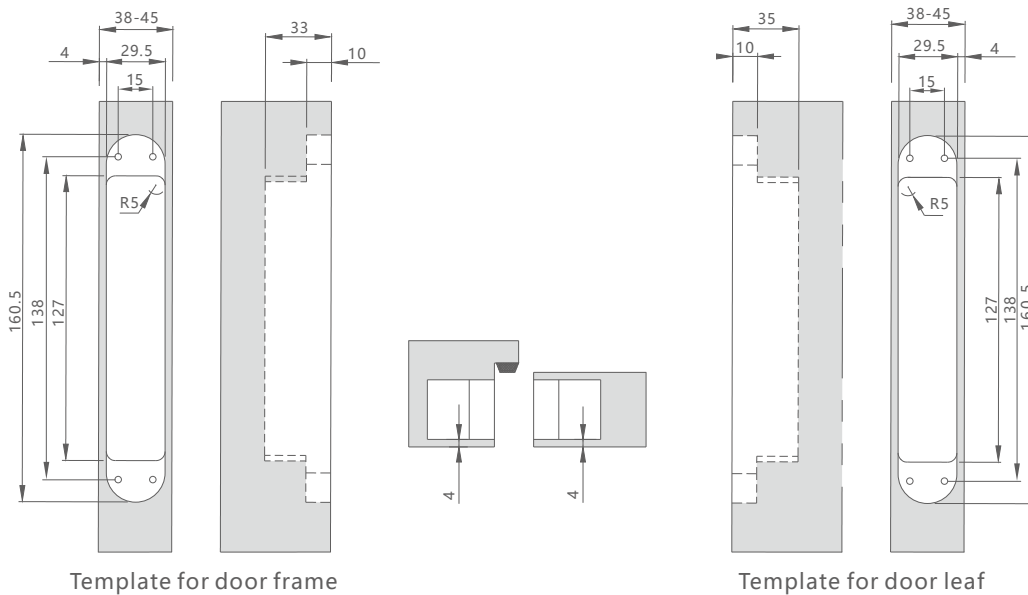

Template for door leaf

THREE DIMENSION ADJUSTMENT.

SIDE ADJUSTMENT:	HEIGHT ADJUSTMENT:	DEPTH ADJUSTMENT:
+/- 2.5mm	+/- 2.0mm	+/- 1.0mm

NOTE: Please determine the suitable model and quantity before installation according to door weight, door width, door height and etc.

Template for door frame