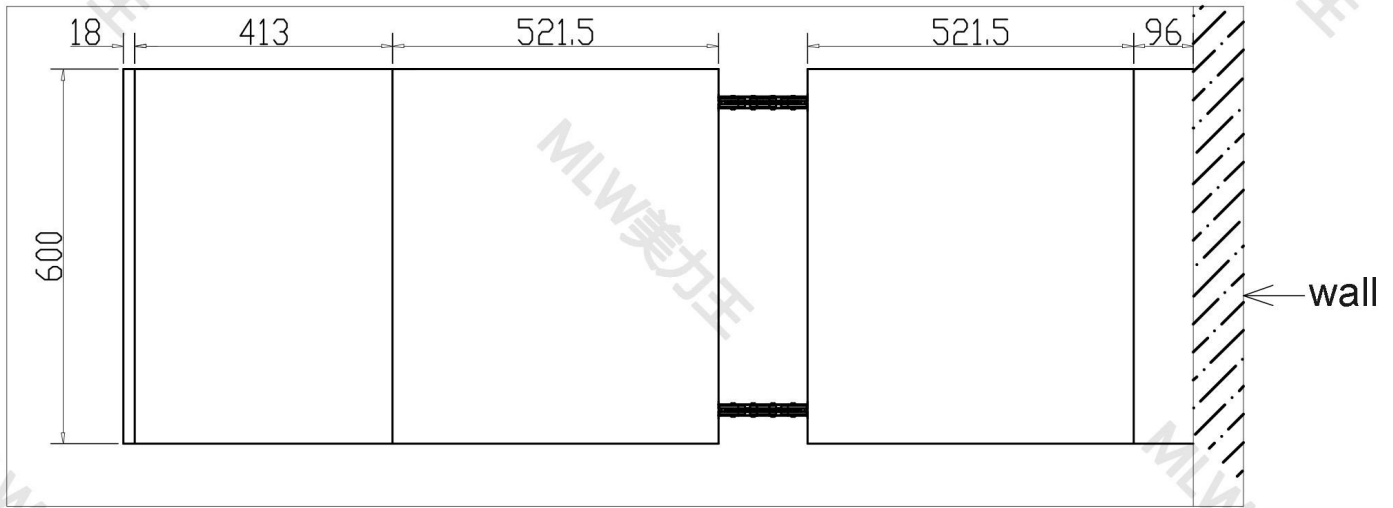

Hidden Folding Table Hardware Installation Instructions 1601042A

Version	A.1
Date	2019.11.20

Panel 1 Drilling

Panel 2 Drilling