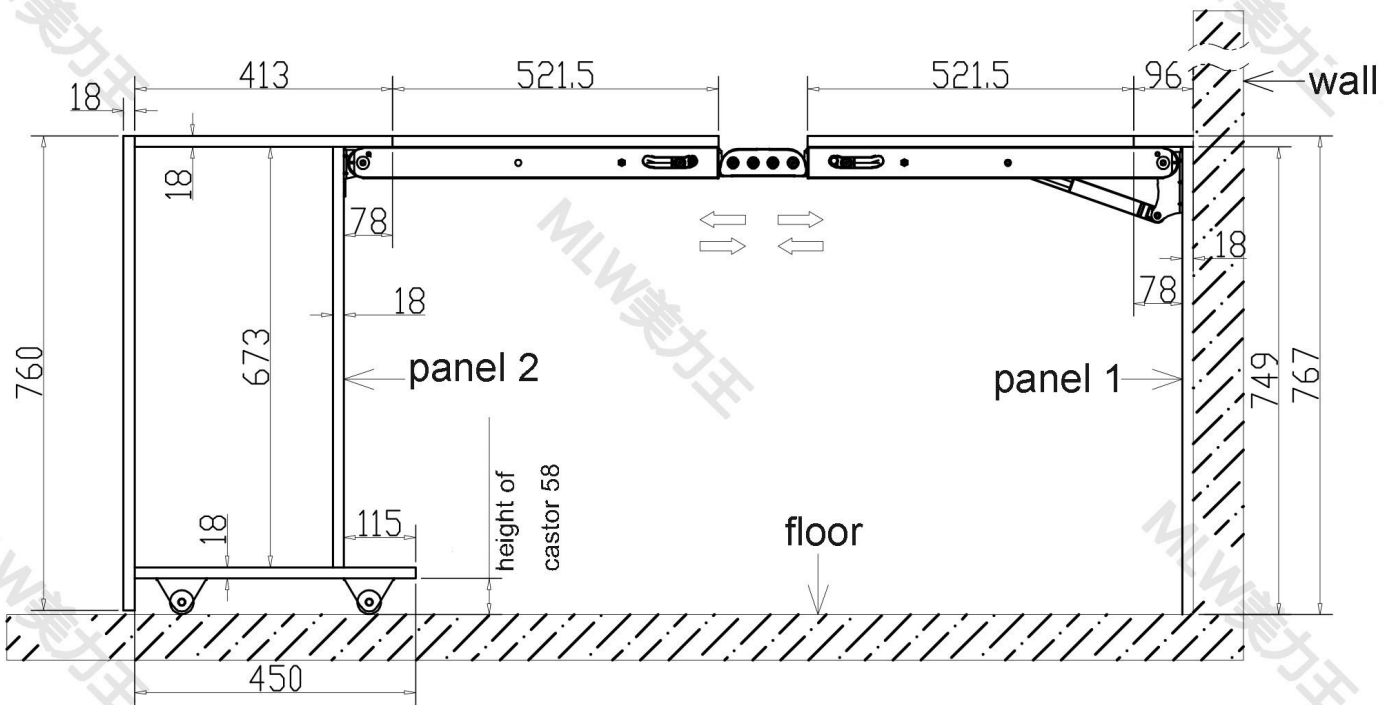

Hidden Folding Table Hardware Installation Instructions 1601042A

Version	A.1
Date	2019.11.20

Panel 1 Drilling

Panel 2 Drilling