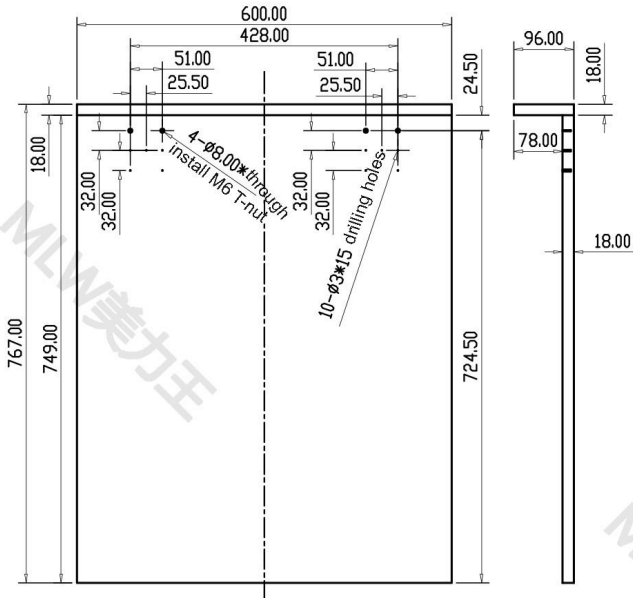

Hidden Folding Table Hardware Installation Instructions 1601042A

Version	A.1
Date	2019.11.20

Panel 1 Drilling

Panel 2 Drilling